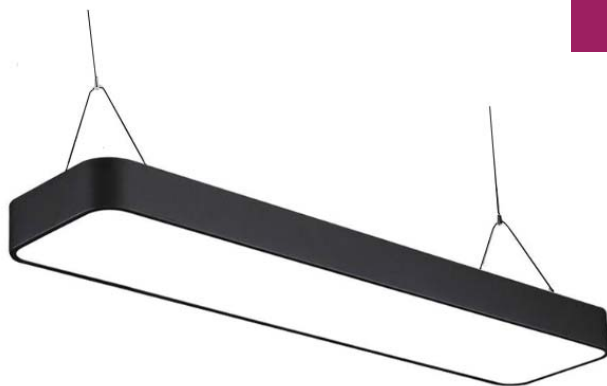

RECTA

3000.-

DIA 200x1200 mm. H 60 mm.

LED SMD 48W 3600lm

4000K, 6500K

Matt black trim

IP 20

Metal body

Acrylic diffuser

1.5m. Sling

FLUORESCENT LIGHT